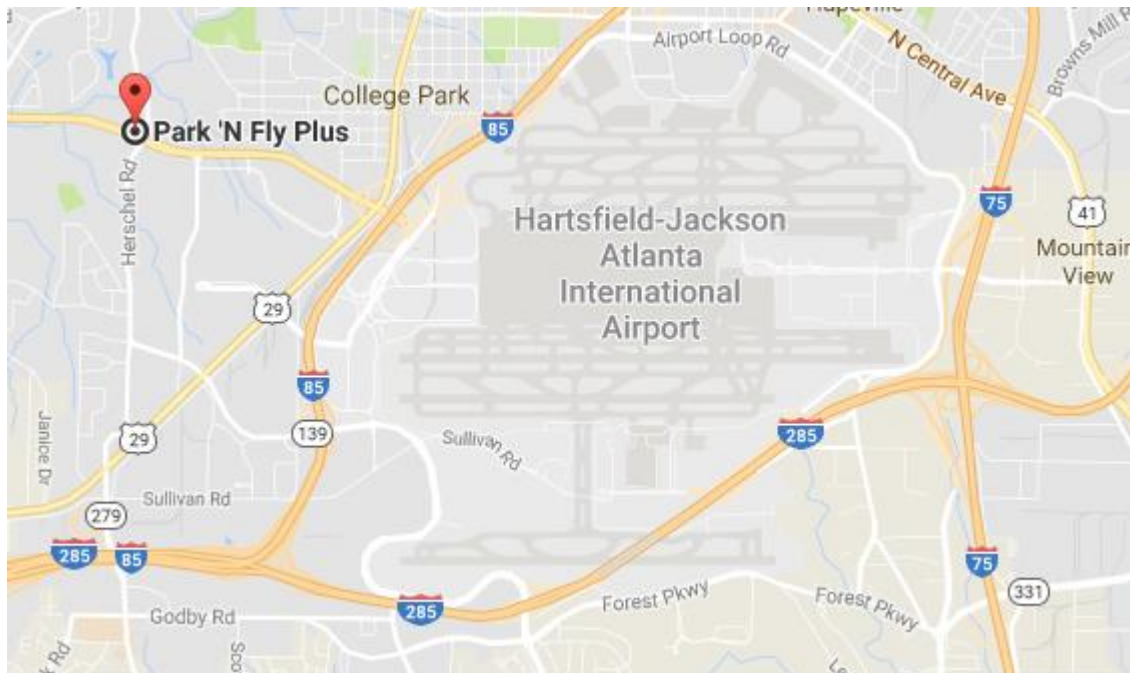

To Drop Off a Vehicle

As you approach the airport, follow signs to Camp Creek Parkway. Park 'N Fly Plus will be on your right at the second light. DO NOT turn at the first light to the Park 'N Fly facility; continue to the third light to Park 'N Fly Plus. Please inform the attendant that you are leaving a vehicle for Prestige Auto Specialists.

In case of an emergency, please contact Rene Serrato at 678.873.2192