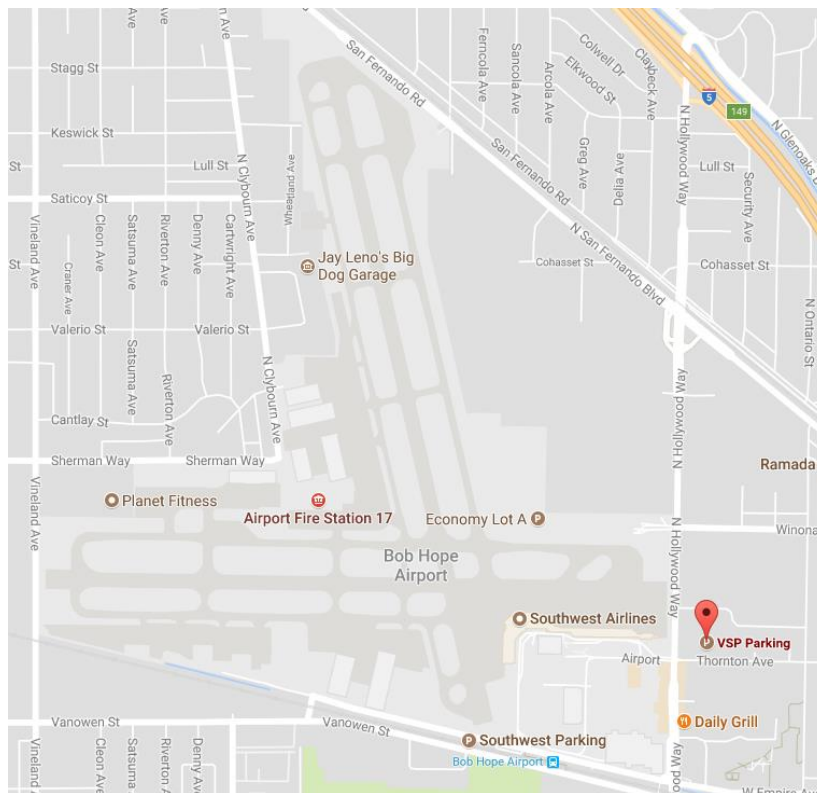

To Drop Off a Vehicle

Return the vehicle to valet parking and return the keys to the attendant. Let the attendant know your name and that you're returning a vehicle for Page One Automotive.

In case of an emergency, please contact Chris Williams at 415.850.0700