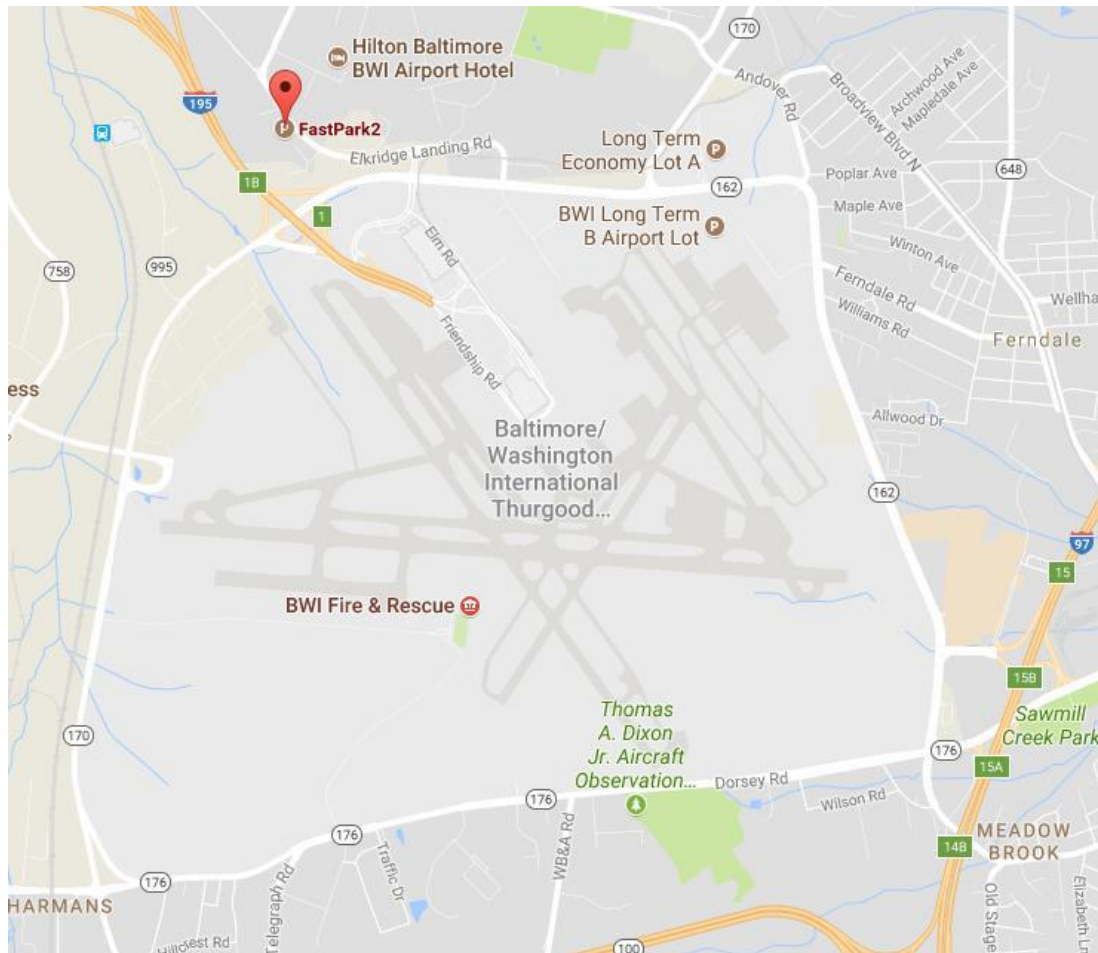

Baltimore-Washington International Airport

Fast Park 2

786 Elkrige Landing Road
Linthicum Heights, MD 21090
410.691.3333

FastPark & Relax®

To Pick Up a Vehicle

After retrieving your luggage from baggage claim, follow signs for Ground Transportation. The FastPark2 Bus is located at the far-left end in the second row of courtesy buses. Upon entering the bus, inform the driver that you are picking up a vehicle left for you by NAVS. Bus driver will pick up ticket and key from cashier.

To Drop Off a Vehicle

Park vehicle at FastPark2. Put key and ticket in envelope with NAVS name on it. Give envelope to bus driver. Take bus to terminal.

In case of an emergency, please contact Telmo Calcado 443.504.7324