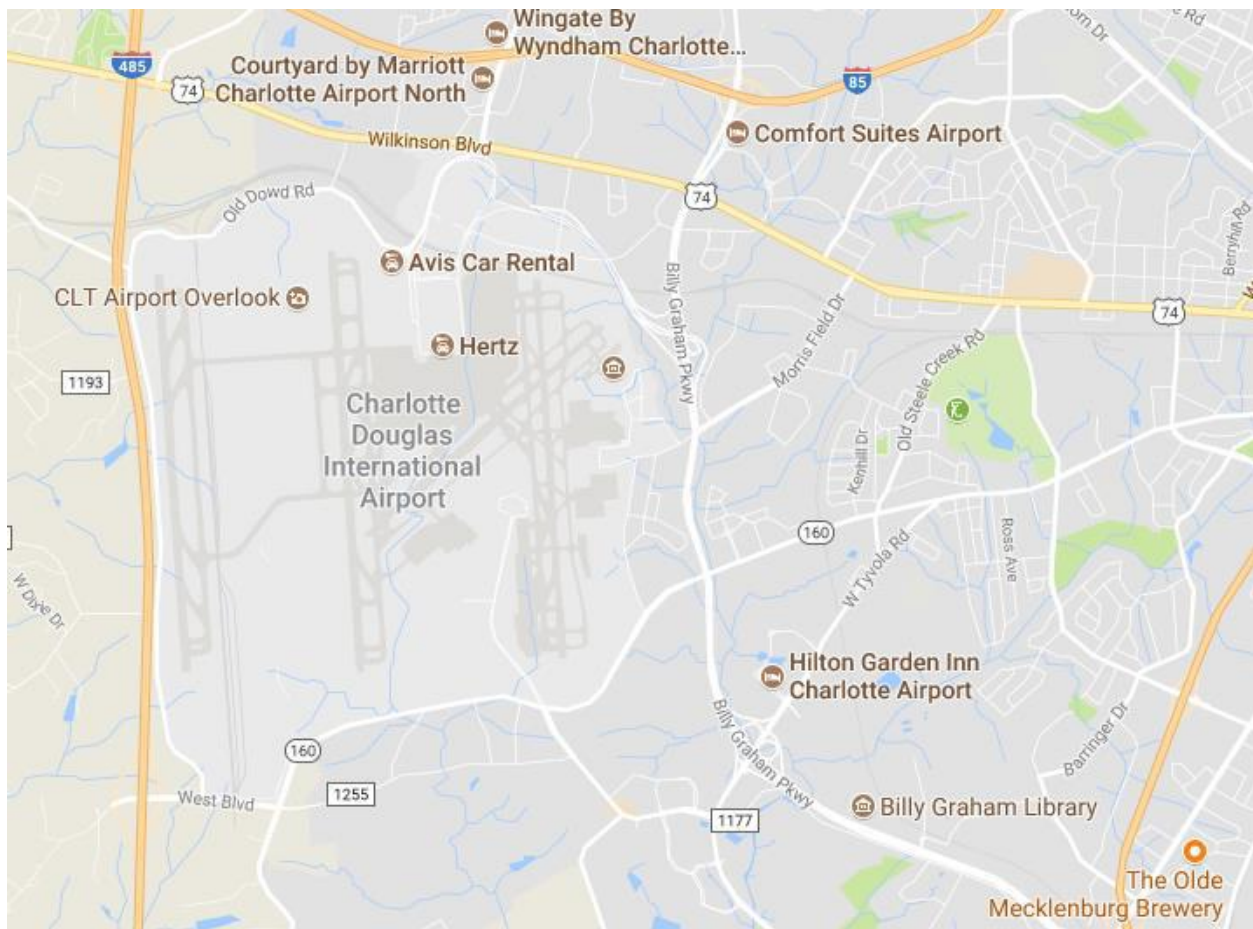

Charlotte Douglas International Airport Valet Parking at Charlotte Douglas International Airport

5501 R C Josh Birmingham Parkway
Charlotte, NC 28208
704.359.8253

To Pick Up a Vehicle

Upon your arrival, please proceed to the Airport's Upper Level Departure Terminal. The Valet Parking booth will be located inside at the end of the terminal. The vehicle you are picking up will be under your name.

To Drop Off a Vehicle

Upon your departure, please proceed towards the end of the Upper Level Departure Terminal and park the vehicle at the Valet Parking booth located at curbside, and leave the vehicle under Prestige Auto.

In case of an emergency, please contact Rene Serrato at 678.873.2192

North American Vehicle Services – Atlanta
1155 Allgood Road, Suite 10 – Marietta, GA 30062
770.984.2345