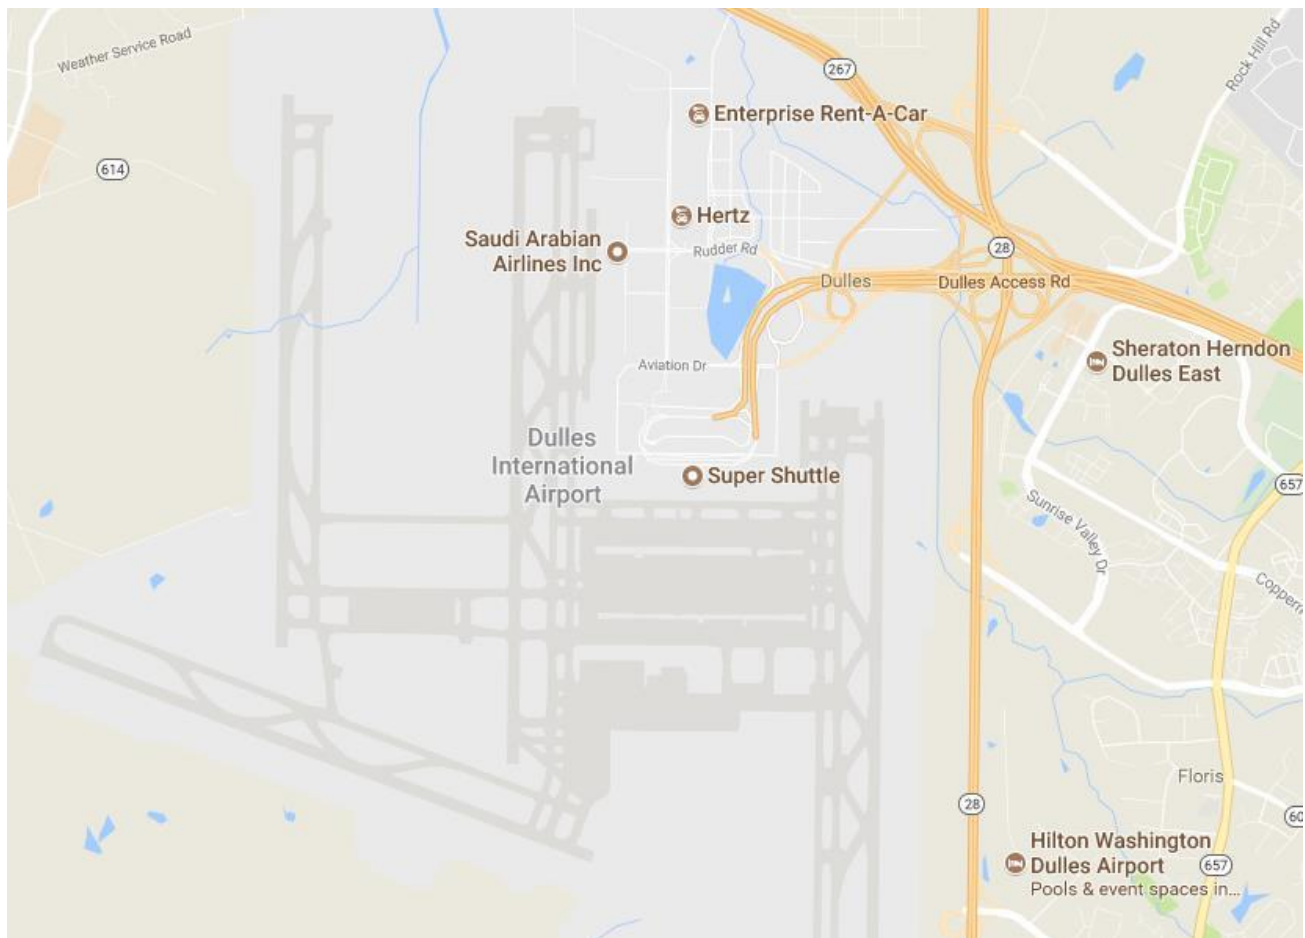

Washington Dulles International Airport

Washington Dulles International Airport Valet Parking

1 Aviation Circle
Washington D.C. 20001
703.572.4500

To Pick Up a Vehicle

After retrieving your luggage from baggage claim, follow signs for exit. Walk across the street to Valet Parking. Proceed to checkout counter. Identify yourself and tell the counter person that you are retrieving a vehicle left for you by NAVS.

To Drop Off a Vehicle

Proceed to outdoor Valet Parking in front of the terminal. Pull up to valet. Please inform the attendant that you are leaving a vehicle for NAVS.

In case of an emergency, please contact Telmo Calcado 443.504.7324