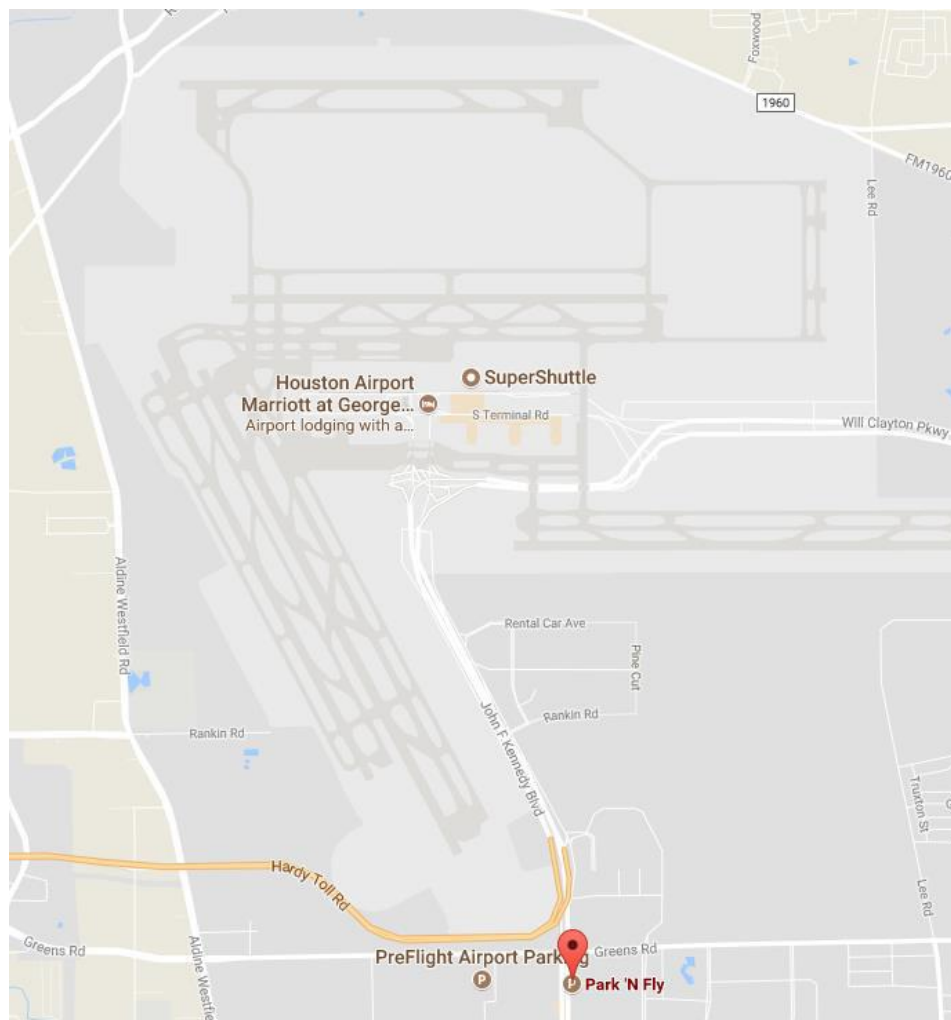

George Bush Intercontinental Airport

Park 'N Fly

15850 John F. Kennedy Blvd
Houston, TX 77032
281.590.5173

To Pick Up a Vehicle

Retrieve your luggage and proceed to Ground Transportation. A white Park N-Fly shuttle will pick you up. Tell the shuttle driver that you have a courtesy vehicle to pick up; the shuttle driver will need your name, make and model of the vehicle you're picking up. The shuttle driver will stop at the Park-N-Fly front office to retrieve the vehicle keys and drop you at your vehicle.

To Drop Off a Vehicle

Return courtesy vehicle to Park-N-Fly. After parking the vehicle, a Park-N-Fly shuttle van will pick you up. Ask the driver for an envelope and write the parking space number on the envelope. Place the keys inside the envelope and mark the envelope c/o Prestige. Return the envelope to the driver.

In case of an emergency, please contact Becky Chesshir 469.203.9550

North American Vehicle Services – Dallas
4305 Pinnacle Point Drive – Dallas, TX 75221
469.203.9550