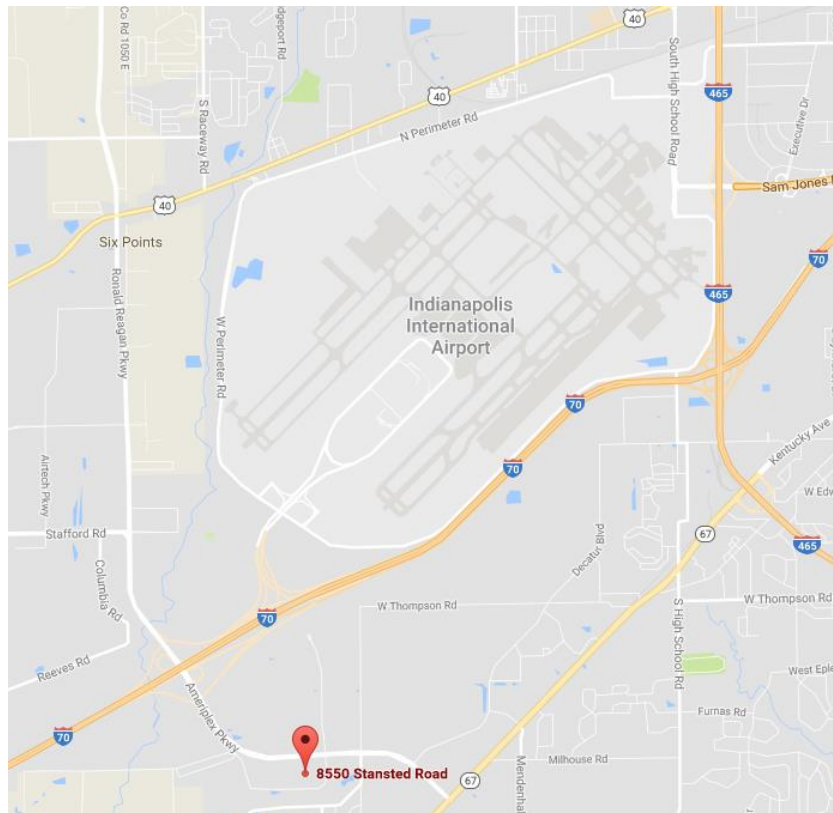

Indianapolis International Airport Fast Park & Relax

8550 Stansted Rd
Indianapolis, IN 46241
317.241.7275

FastPark&Relax

To Pick Up a Vehicle

Please proceed to baggage claim to collect your luggage. Proceed to Zone 3 to meet the Fast Park & Relax shuttle van that will be circling every 5-10 minutes. When the shuttle van arrives, tell them that you are picking up a “G. Schmitz & Associates” vehicle that was left in your name. When the van arrives to Fast Park & Relax, they will obtain the keys for you and bring you to the vehicle.

To Drop Off a Vehicle

Indianapolis Fast Park & Relax is open 24 hours a day, 7 days a week. They are located 4.3 miles from the Indianapolis International Airport. Fast Park & Relax’s facility is located on Stansted Dr. From Indianapolis, follow I-70 W follow the signs for AmeriPLEX Parkway S and merge onto AmeriPLEX Parkway. Follow AmeriPLEX Parkway for 1.2 miles and turn right onto Stansted Dr. Please tell the valet that you are dropping off a “G. Schmitz & Associates” vehicle. The shuttle van will transport you Indianapolis Airport.

In case of an emergency, please contact Rick Schmidgall at 847.533.5981

North American Vehicle Services – Chicago
1089 Rock Road Lane – East Dundee, IL 60118
847.836.8773