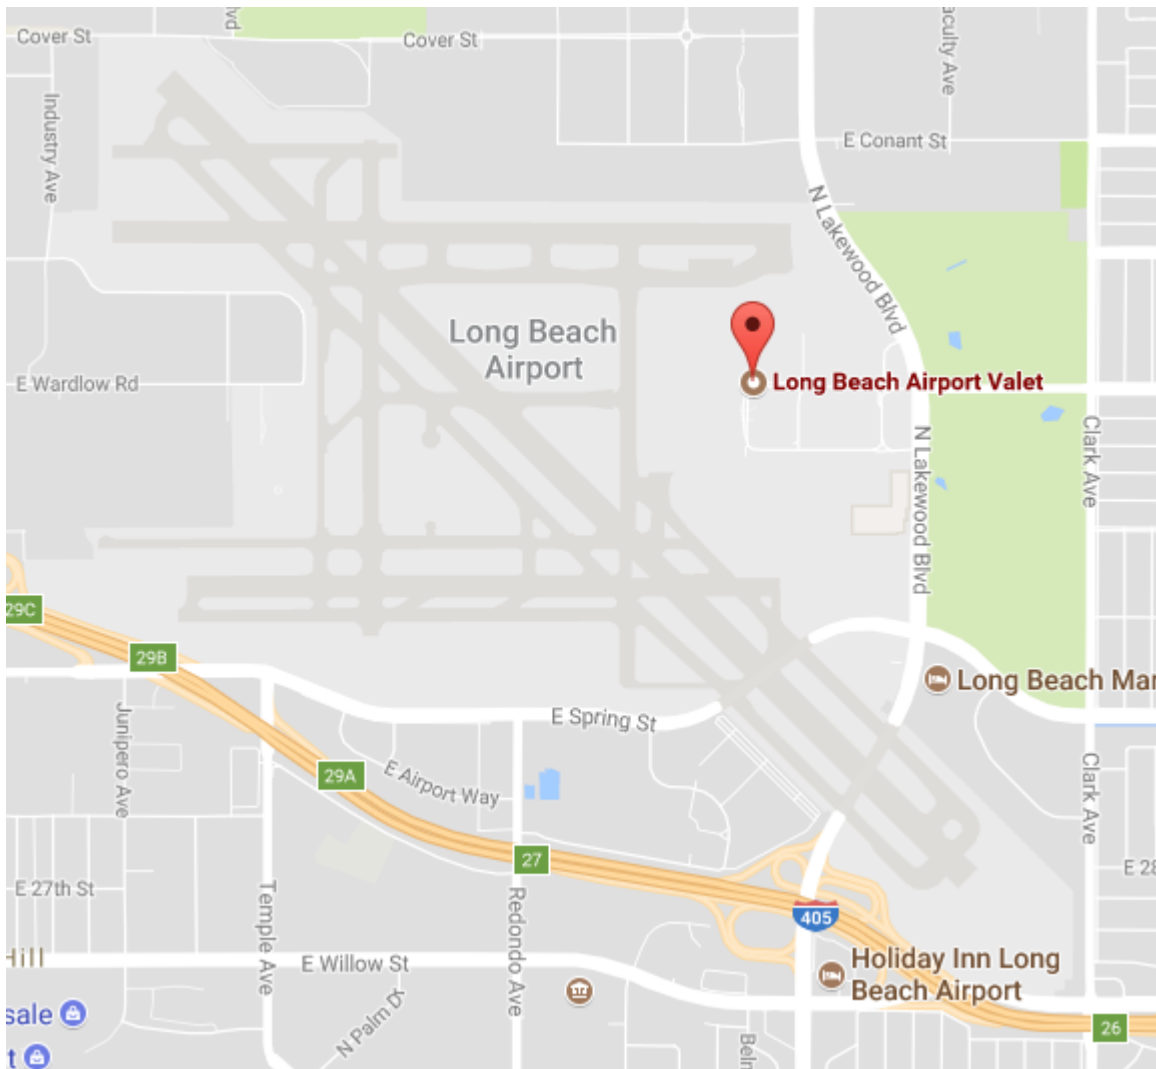

Long Beach Airport Long Beach Airport Valet

4137 Donald Douglas Dr
Long Beach, CA 90808
562-496-1407

To Pick Up a Vehicle

Upon retrieving your luggage at baggage claim, call Long Beach Valet at 562-496-1407. Give them your name and specify you are picking up a vehicle left by Page One. After calling, proceed outside the terminal, turn left and walk towards the Long Beach Airport Valet facility. Once you arrive at the parking facility let the Valet staff know your name and the vehicle you are picking up from Page One.

To Drop Off a Vehicle

Enter the Long Beach Airport and turn at the valet sign into the valet parking area. Give the keys to the attendant telling them your name and that you are dropping the vehicle off for Page One.

In case of an emergency, please contact Chris Williams at 415.850.0700 or Brad Kleinman at 562.449.5780

North American Vehicle Services – Los Angeles/Carson
125 West Griffith Street – Carson, CA 90248
310.400.3480