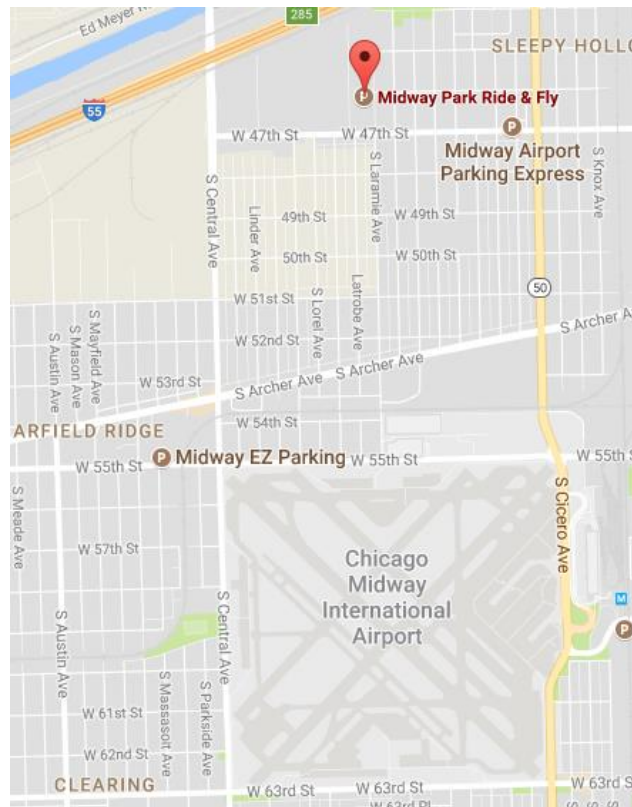

Chicago Midway International Airport Park, Ride & Fly

5200 West 47th Street
Chicago, IL 60638
708.563.0300

ParkRideFlyUSA®

To Pick Up a Vehicle

Please proceed to baggage claim to collect your luggage. Please proceed to baggage claim to collect your luggage and call 888.720.7275 to inform Midway Park, Ride & Fly that you have arrived. Proceed to door 4LL to meet the Midway Park, Ride & Fly shuttle van. Once you arrive to Midway Park, Ride & Fly, tell them that you are picking up a "G. Schmitz & Associates" vehicle that was left in your name; you will need to show them your Driver's License and they will pull up the vehicle for you.

To Drop Off a Vehicle

Midway Park, Ride & Fly open 24 hours a day, 7 days a week. They are located 2.5 miles north of Chicago Midway International Airport. Northbound Exit 285 (Central Ave.) toward S. Central Ave. Turn left at the first light onto W 47th Street and Midway Park, Ride and Fly is 1/2 mile down on the right. Southbound Exit 286 (Cicero Ave.), turn left onto Cicero Ave. Go 1/2 mile, then take a right onto W 47th Street. Midway Park, Ride & Fly is 1/2 mile down on the right. Please tell the valet that you are dropping off a "G. Schmitz & Associates" vehicle. The shuttle van will transport you to Chicago Midway International Airport.

In case of an emergency, please contact Rick Schmidgall at 847.533.5981

North American Vehicle Services – Chicago
1089 Rock Road Lane – East Dundee, IL 60118
847-836-8773