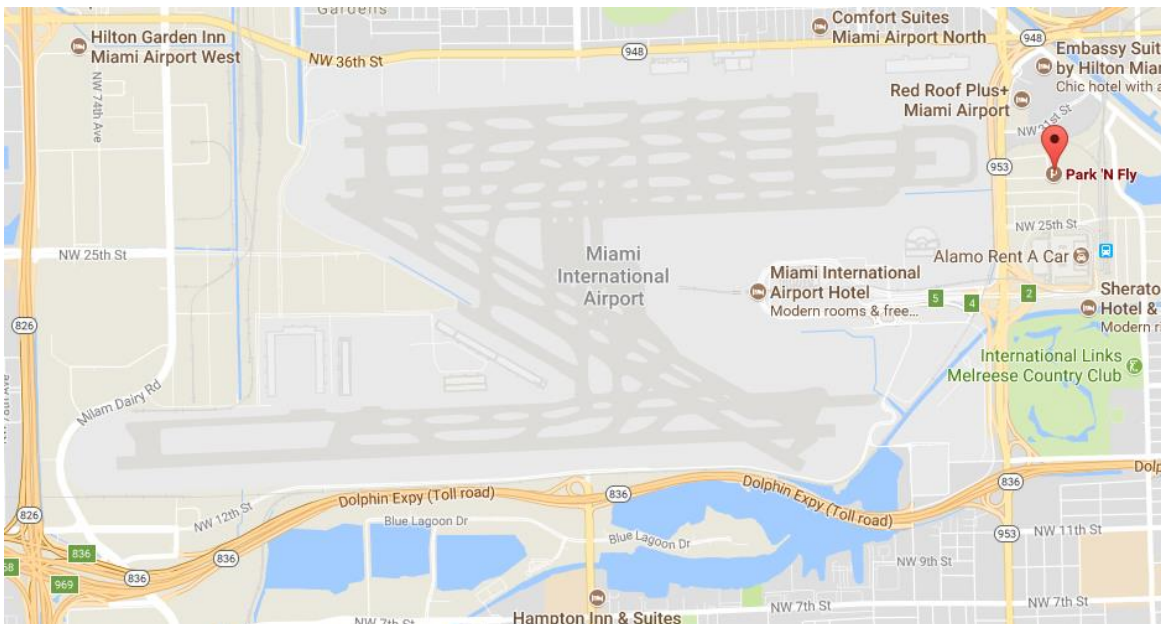

North American Vehicle Services – Miami
720 S. Powerline Road, Suite B – Deerfield Beach, FL 33442
954.428.6689