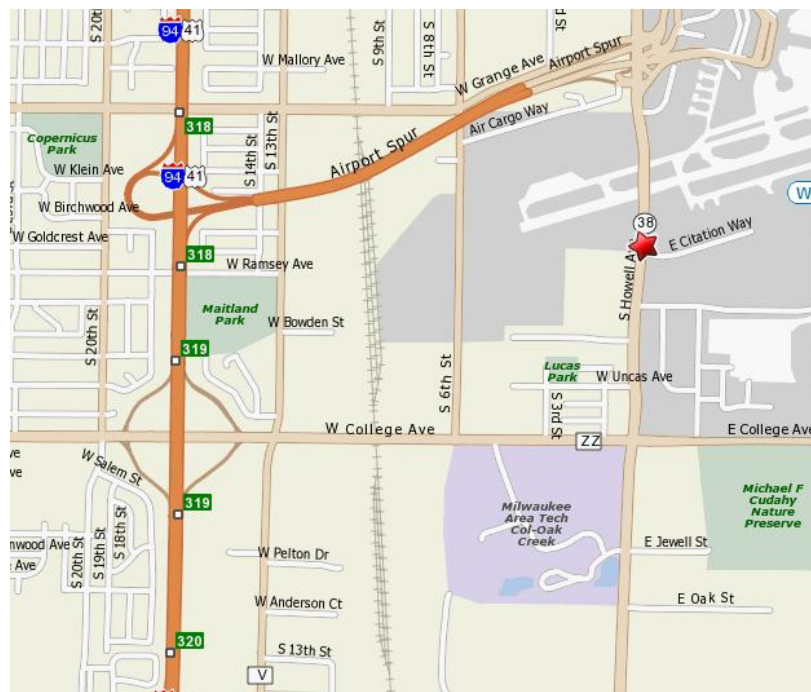

To Drop Off a Vehicle

Economy Airport Parking & Shuttle is open 24 hours a day, 7 days a week. They are located 1/4 mile South of Mitchell International Airport on Howell Avenue. Exit 318 Airport Spur to Howell Avenue and turn South on Howell (right). Go under the runway bridge to enter facility. Please tell the valet that you are dropping off a "G. Schmitz & Associates" vehicle. The shuttle van will transport you to Milwaukee Airport.

In case of an emergency, please contact 847.533.5981