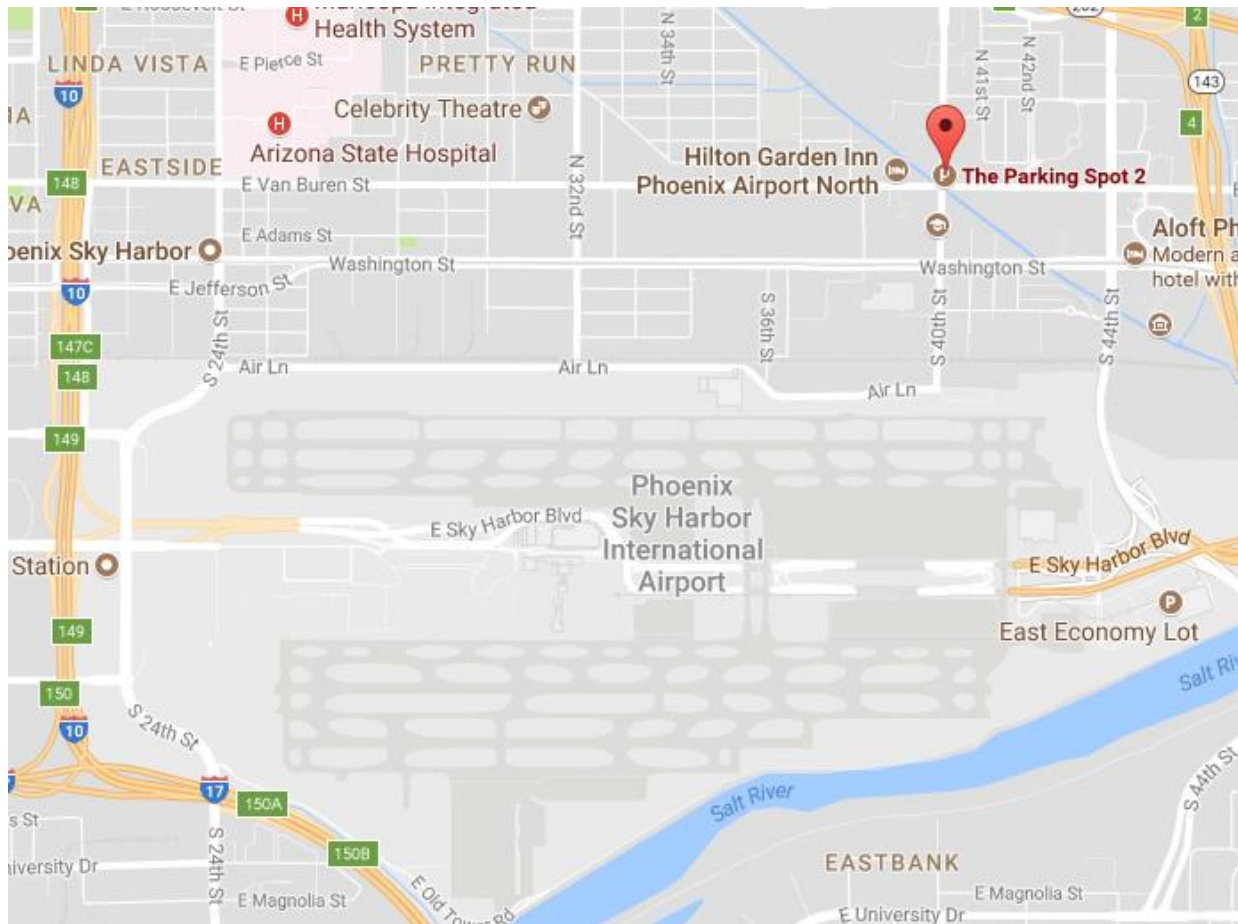

# Phoenix Sky Harbor International Airport The Parking Spot 2

4040 East Van Buren St  
Phoenix AZ, 85008  
602.286.9212

## To Pick Up a Vehicle

Upon arrival and after your baggage has been collected call the parking spot 2 at 602-286-9212. Explain that you are picking up a vehicle left for you by Page One Automotive. Proceed to the Blue Diamond Courtesy sign outside of baggage claim. Look for The Parking Spot 2 shuttle bus (yellow and black with the big #2 on it). Page one has designated valet parking spots in the front of the lot. The keys and ticket will be left under the driver's side floor mat.

## To Drop Off a Vehicle

Pull ticket and park in the same area up front. Leave the keys and ticket under the driver's floor mat.

**In case of an emergency, please contact the Phoenix office at 602.405.8316**