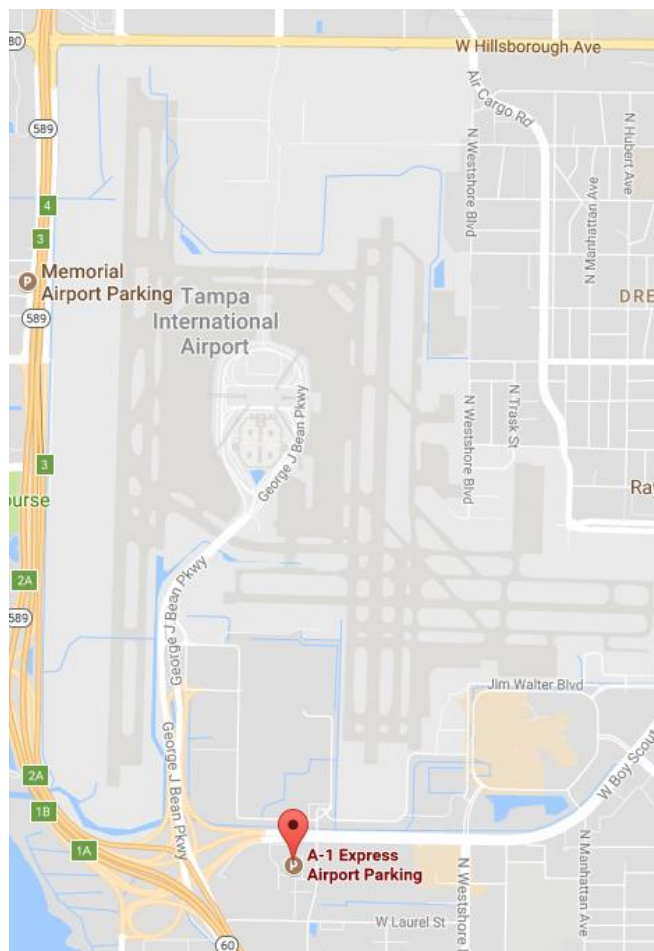

Tampa International Airport A-1 Express

5317 Avion Park Dr
Tampa, FL 33607
813.282.1480

To Pick Up a Vehicle

From your plane, proceed to the lower level, to collect your luggage. After claiming your luggage, in the lower level follow the signs to Transportation, Courtesy Vans and shuttles. Call A-1 Express toll-free number 813-282-1480 for pick up from any pay phones located as you exit the baggage level. Look for the A-1 EXPRESS shuttle. The shuttle is White in color with A-1 EXPRESS on the side in large red and blue letters. The shuttle will take you to their location. The car has been left under your name. When you arrive at A-1 EXPRESS, go to the cashier's counter, inside the building, and tell them your name. Your vehicle will be then be brought to you.

To Drop Off a Vehicle

Please tell the attendant that you're leaving the car for Prestige Auto.

In case of an emergency, please contact Angelo Serrato at 954.428.6689

North American Vehicle Services - Miami
720 S. Powerline Rd, Suite B – Deerfield Beach FL, 33442
954.428.6689